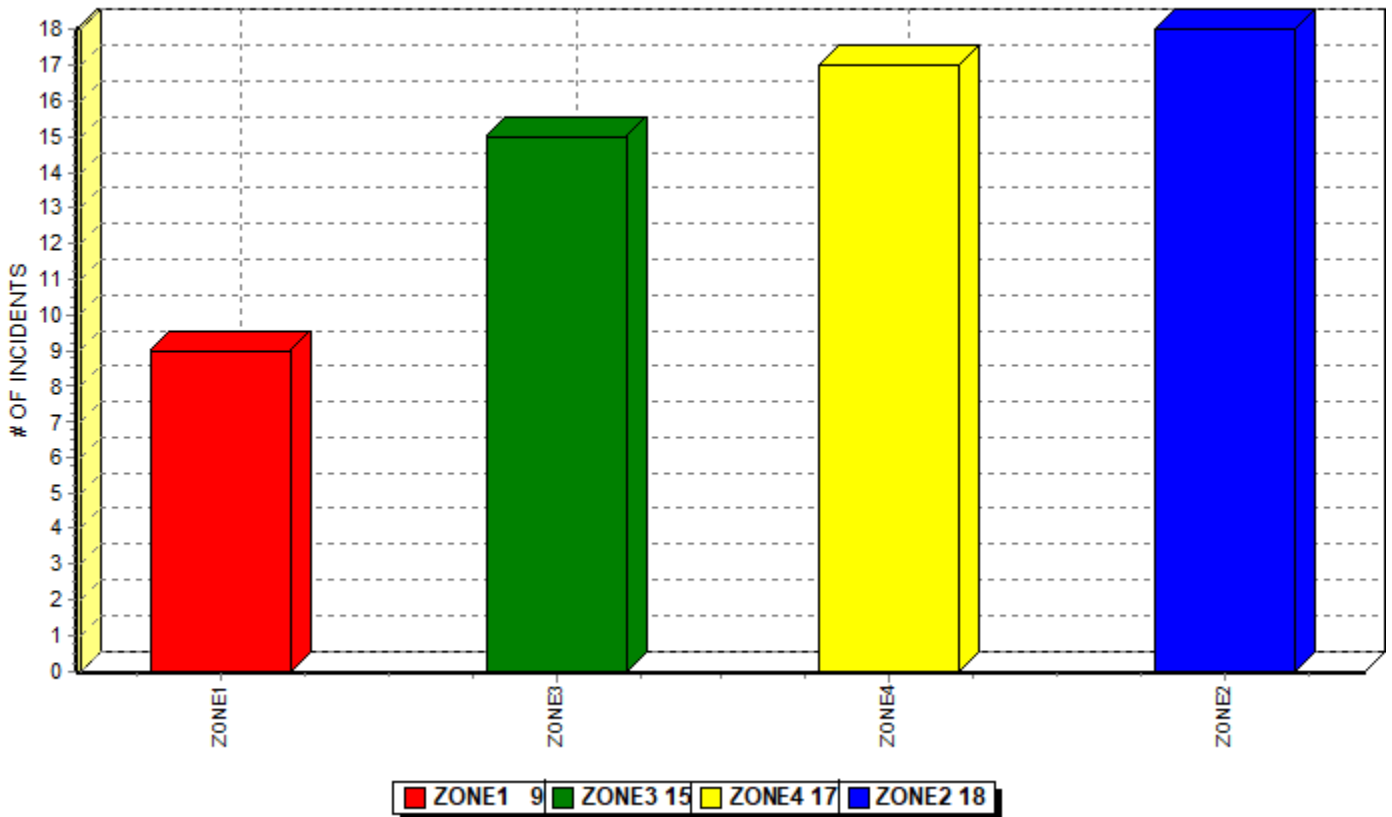

07/01/2022 11:29:01

**Incident Frequency by DISTRICT (Top 4 of 4 Shown) (Using DATE RECD)**

**By Day of Week**

**Weekday vs Weekend**

Search Criteria: (DISTRICT >= 'ZONE1')  
 (DISTRICT <= 'ZONE4')  
 (INCDNUM like '%%')  
 (DATE\_RECD >= TO\_DATE('6/1/2022','MM/DD/YYYY'))  
 (DATE\_RECD <= TO\_DATE('6/30/2022','MM/DD/YYYY'))