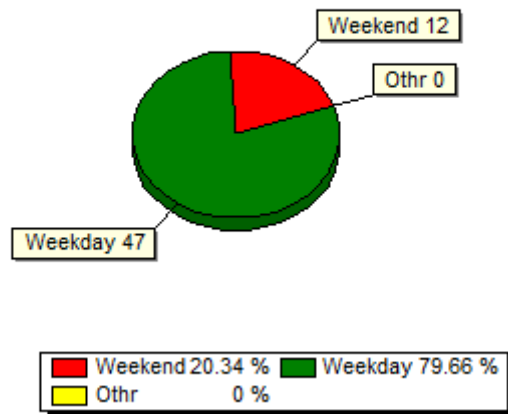

07/01/2022 11:29:01

**Incident Frequency by DISTRICT (Top 4 of 4 Shown) (Using DATE RECD)**

**By Day of Week**

**Weekday vs Weekend**

Search Criteria: (DISTRICT >= 'ZONE1')  
 (DISTRICT <= 'ZONE4')  
 (INCDNUM like '%%')  
 (DATE\_RECD >= TO\_DATE('6/1/2022','MM/DD/YYYY'))  
 (DATE\_RECD <= TO\_DATE('6/30/2022','MM/DD/YYYY'))