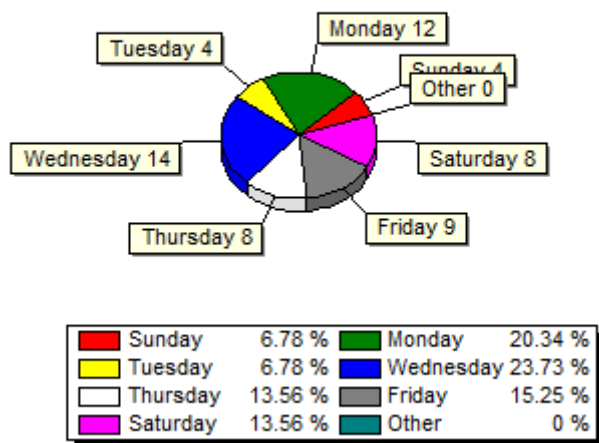

## Chevy Chase Village Police Department Officer Hours for June 2022 within Chevy Chase Village

\* Note: The SafeSpeed Coordinator's hours are 140.47, which are not included above

**CHEVY CHASE VILLAGE POLICE**

07/01/2022 11:29:01

**Incident Frequency by DISTRICT (Top 4 of 4 Shown) (Using DATE RECD)**

**By Day of Week**

**Weekday vs Weekend**

Search Criteria: (DISTRICT >= 'ZONE1')  
 (DISTRICT <= 'ZONE4')  
 (INCDNUM like '%%')  
 (DATE\_RECD >= TO\_DATE('6/1/2022','MM/DD/YYYY'))  
 (DATE\_RECD <= TO\_DATE('6/30/2022','MM/DD/YYYY'))