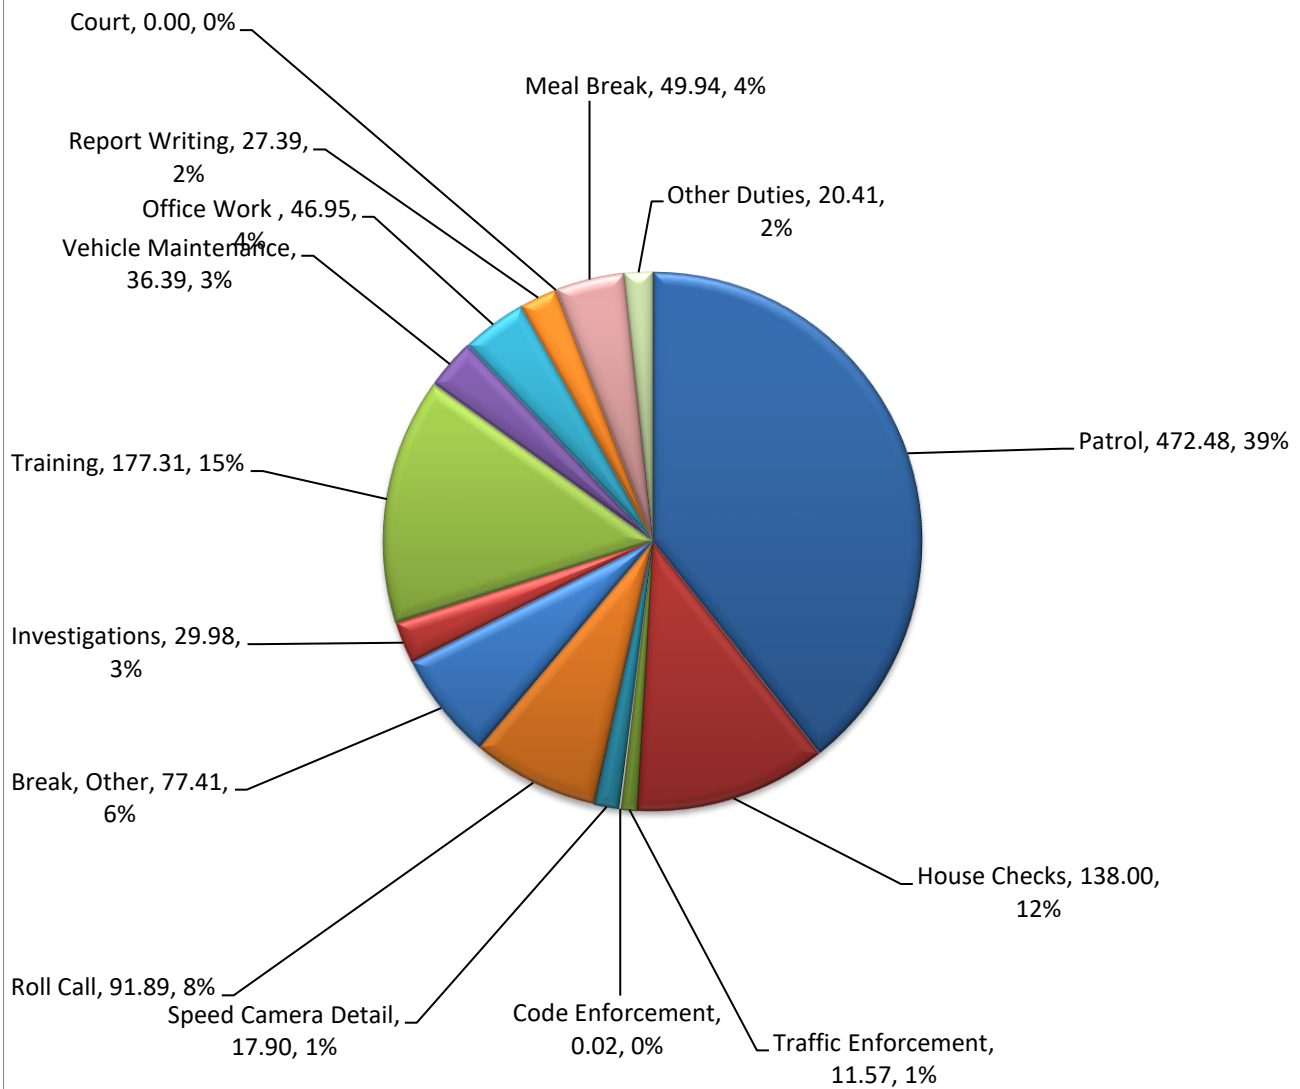

Chevy Chase Village Monthly Incident Report June 2022

Burglary (including attempts)	0	Theft from Auto (including attempts)	1
4th Degree Sex Offense	0	Mental Illness	0
911 Disconnect	0	Miscellaneous	9
Abandoned Vehicle	0	Missing Person	1
Alarm	13	Noise Complaint	3
Animal Bite	0	Open Door	8
Animal Complaint	0	Open Trunk or Vehicle Door	0
Assault and Battery/Other Domestic	0	Parking Complaint	2
Assist Citizen	2	Parking Offense	0
Assist Other Agency	0	Person Wanted by Other MD Jurisdiction	0
Blackmail/Extortion	0	Property Damage (Non-Accident)	0
Burglary (including attempts)	0	Recovered Property/Montgomery County	3
CDS - Possession marijuana/hash	0	Recovered Property/Other	0
Check the Welfare	0	Simple Assault/Citizen	1
Code Enforcement	1	Soliciting/Pandering	0
Collisions	9	Sudden Death-Natural	1
Hit and Run Property Damage	1	Suspicious Situation/Persons/Vehicles	2
Property Damage Collision	7	Thefts (including attempts)	1
Personal Injury Collision	1	Theft from Auto	1
Confidence Game - $300 or Less	0	Theft of Auto Part	0
Disabled Vehicle	1	Theft from Building	0
Disorderly Conduct	0	Theft of Auto/Other Vehicle	0
Driving Under the Influence	0	Threatening/Annoying Phone Call	0
Family Trouble	1	Traffic Stop	0
Fire - Other	0	Traffic Hazard	0
Forgery/Counterfeiting- Credit Card	0	Traffic - Parking Enforcement	0
Forgery/Counterfeiting- Indent. Theft	1	Trees / Limbs Down	0
Hazard - Roadway	0	Trespassing	0
Graffiti - Other	0	Vandalism - Motor Vehicle	1
Indecent Exposure	0	Vandalism - Other	0
Injury - Non-Traffic	0	Vendor Violation	0
Investigation/Police Information	1	Water Main Break	0
Lost Property	0	Wires Down	0

Collisions within Chevy Chase Village June 2022

Connecticut Avenue@		Other	
Bradley Lane	1	20 Magnolia Parkway	1
Chevy Chase Circle	1	22 West Irving Street	1
Oxford Street	1	Quincy Street @Connecticut Avenue	1
Primrose Street	1		
Quincy Street	1		
West Lenox Street	1		

Chevy Chase Village Monthly Traffic Report June 2022

Chevy Chase Village Code Enforcement Report June 2022

Equipment Repair Orders	0	Police Officers	
Miscellaneous Violations	2	Compliance Inquiry	7
Parking Violations	0	Investigations	0
Sign Violations	1		
Warnings Written	10	Municipal & Civil Citations Issued	1
Speeding Violations	0	Municipal & Civil Warnings Issued	0
Wrong-way Camera Violations	0		

Chevy Chase Village Agency Personnel Report

	JUN	YTD
Citizen Complaints	0	0
Citizen Compliments	1	4

Chevy Chase Village Police Department Officer Hours for June 2022 within Chevy Chase Village

* Note: The SafeSpeed Coordinator's hours are 140.47, which are not included above