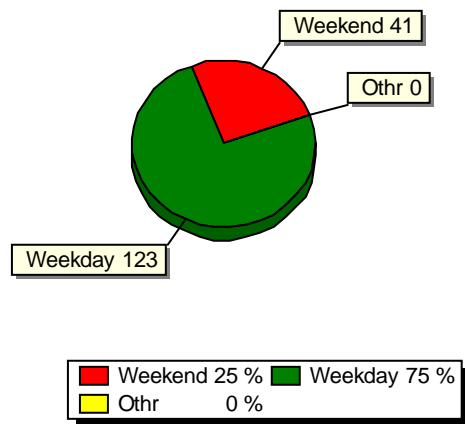

1/5/2017 8:24:14 AM

**Incident Frequency by DISTRICT (Top 4 of 4 Shown) (Using DATE RECD)**

**By Day of Week**

**Weekday vs Weekend**

Search Criteria: (DISTRICT >= 'ZONE1')  
 (DISTRICT <= 'ZONE4')  
 (INCDNUM like '%%')  
 (DATE\_RECD >= TO\_DATE('12/1/2016','MM/DD/YYYY'))  
 (DATE\_RECD <= TO\_DATE('12/31/2016','MM/DD/YYYY'))