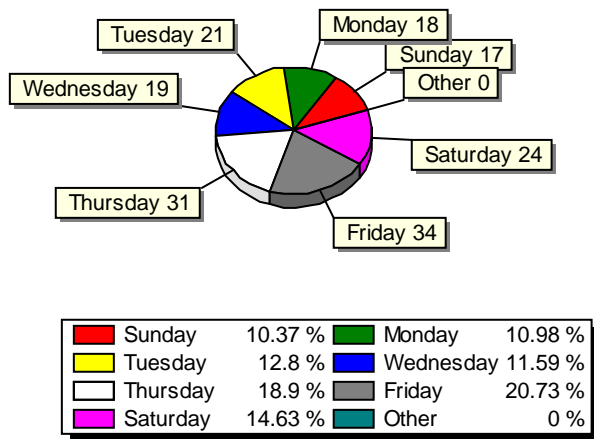

## Chevy Chase Village Police Department Officer Hours for December 2016 within Chevy Chase Village

\* Note: The SafeSpeed Coordinator's hours are 105.22, which are not included above

**CHEVY CHASE VILLAGE POLICE**

1/5/2017 8:24:14 AM

**Incident Frequency by DISTRICT (Top 4 of 4 Shown) (Using DATE RECD)**

**By Day of Week**

**Weekday vs Weekend**

Search Criteria: (DISTRICT >= 'ZONE1')  
 (DISTRICT <= 'ZONE4')  
 (INCDNUM like '%%')  
 (DATE\_RECD >= TO\_DATE('12/1/2016','MM/DD/YYYY'))  
 (DATE\_RECD <= TO\_DATE('12/31/2016','MM/DD/YYYY'))