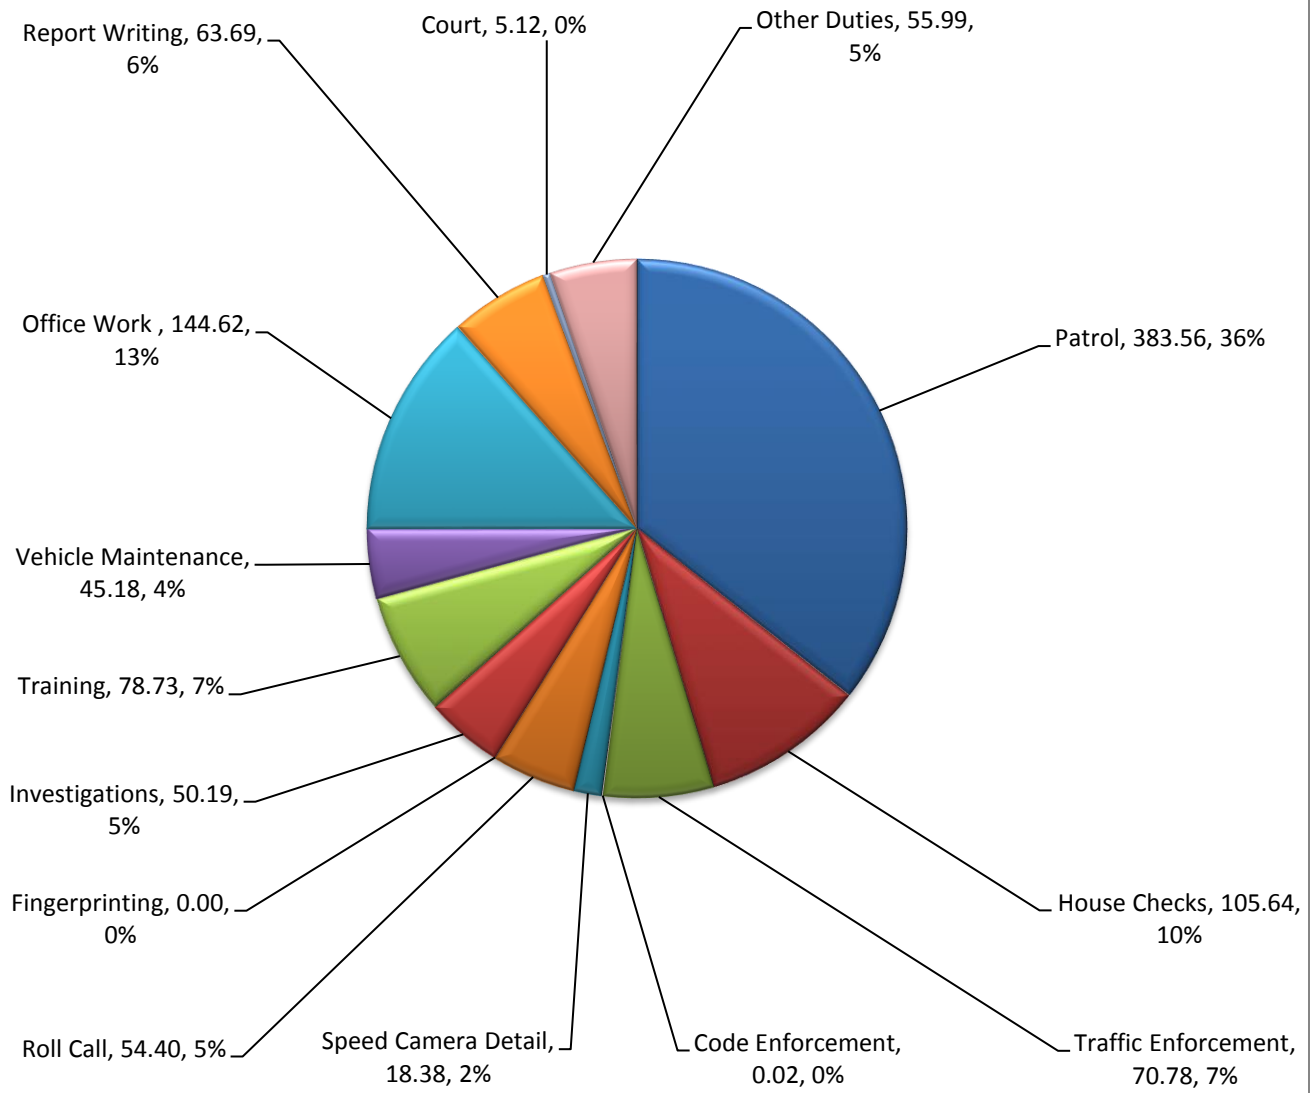

Chevy Chase Village

Monthly Incident Report

December 2016

Burglary (including attempts)	0	Theft from Auto (including attempts)	1
911 Disconnect	1	Lost Property	0
Alarm	32	Miscellaneous	22
Animal Bite	0	Mental Illness	1
Animal Complaint	6	Missing Person	0
Assault and Battery/Other Domestic	0	Noise Complaint	6
Assist Citizen	12	Open Door	7
Assist Other Agency	11	Power Outage	0
Attempted Theft of Auto/Other Vehicle	0	Parking Complaint	1
Burglary (including attempts)	0	Recovered Property/Montgomery County	0
CDS - Possession Paraphernalia	0	Recovered Property/Other	0
Check the Welfare	1	Suspicious Persons/Vehicles	23
Code Enforcement	4	Sudden Death - Natural	0
Collisions	15	Thefts (including attempts)	5
Hit and Run Property Damage	2	Thefts from Auto	1
Property Damage Collision	13	Thefts from Other	4
Personal Injury Collision	0	Theft of Auto/Other Vehicle	1
Disabled Vehicle	3	Threatening/Annoying Phone Call	0
DUI	1	Traffic Stop	1
Family Trouble	0	Trees / Limbs Down	0
Fire-Other	0	Trespassing	0
Identity Theft / Forgery	2	Vandalism	0
Hazard - General	0	Vandalism-Motor Vehicle	0
Hazard - Roadway / Traffic	8	Vendor Violation	1
Ill Person	0	Wanted Person	0
Injury Non-Traffic	0	Water Main Break	0
Investigation/Police Information	1	Wires Down	0

Collisions within Chevy Chase Village December 2016

Connecticut Avenue@		Chevy Chase Circle@	
Bradley Lane	1	Connecticut Avenue	3
East Irving Street	1	Brookville Road@	
Oxford Street	1	East Irving Street	1
Quincy Street	3	Primrose Street	1
West Kirke Street	1	Oliver Street@	
Other Locations		Western Avenue	1
139 Grafton Street	1		
105 Primrose Street	1		

Chevy Chase Village Monthly Traffic Report December 2016

Chevy Chase Village Code Enforcement Report December 2016

Equipment Repair Orders	1	Police Officers	
Miscellaneous Violations	9	Compliance Inquiry	5
Parking Violations	5	Investigations	0
Sign Violations	1		
Warnings Written	29	Municipal & Civil Citations Issued	0
Speeding Violations	2	Municipal & Civil Warnings Issued	0

Chevy Chase Village Agency Personnel Report

	Dec.	YTD
Citizen Complaints	1	3
Citizen Compliments	10	34

Chevy Chase Village Police Department Officer Hours for December 2016 within Chevy Chase Village

* Note: The SafeSpeed Coordinator's hours are 105.22, which are not included above