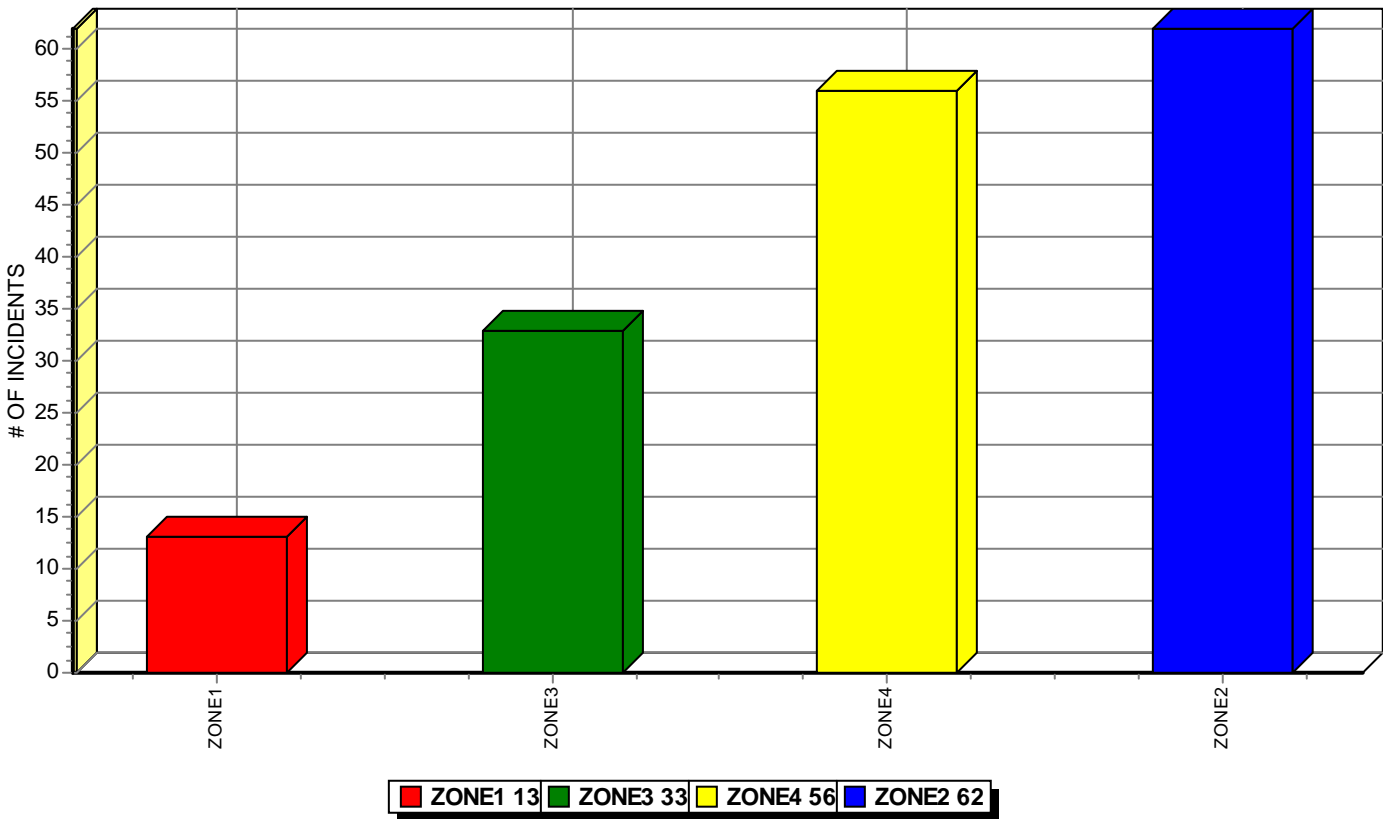

CHEVY CHASE VILLAGE POLICE

1/5/2017 8:24:14 AM

Incident Frequency by DISTRICT (Top 4 of 4 Shown) (Using DATE RECD)